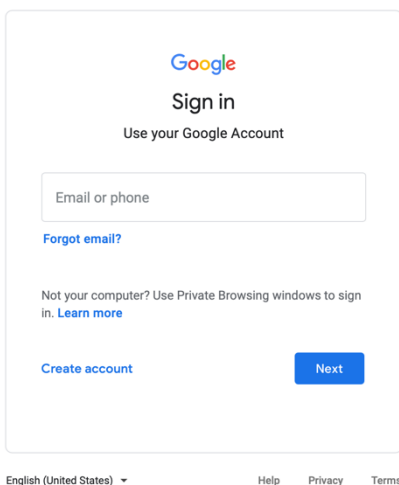

Students in grades 2-8 currently use Google Classroom. This is a learning platform that lists assignments that your child's teachers post. Below is how you can login.

<http://classroom.google.com>

Sign in to your FAW Google account.